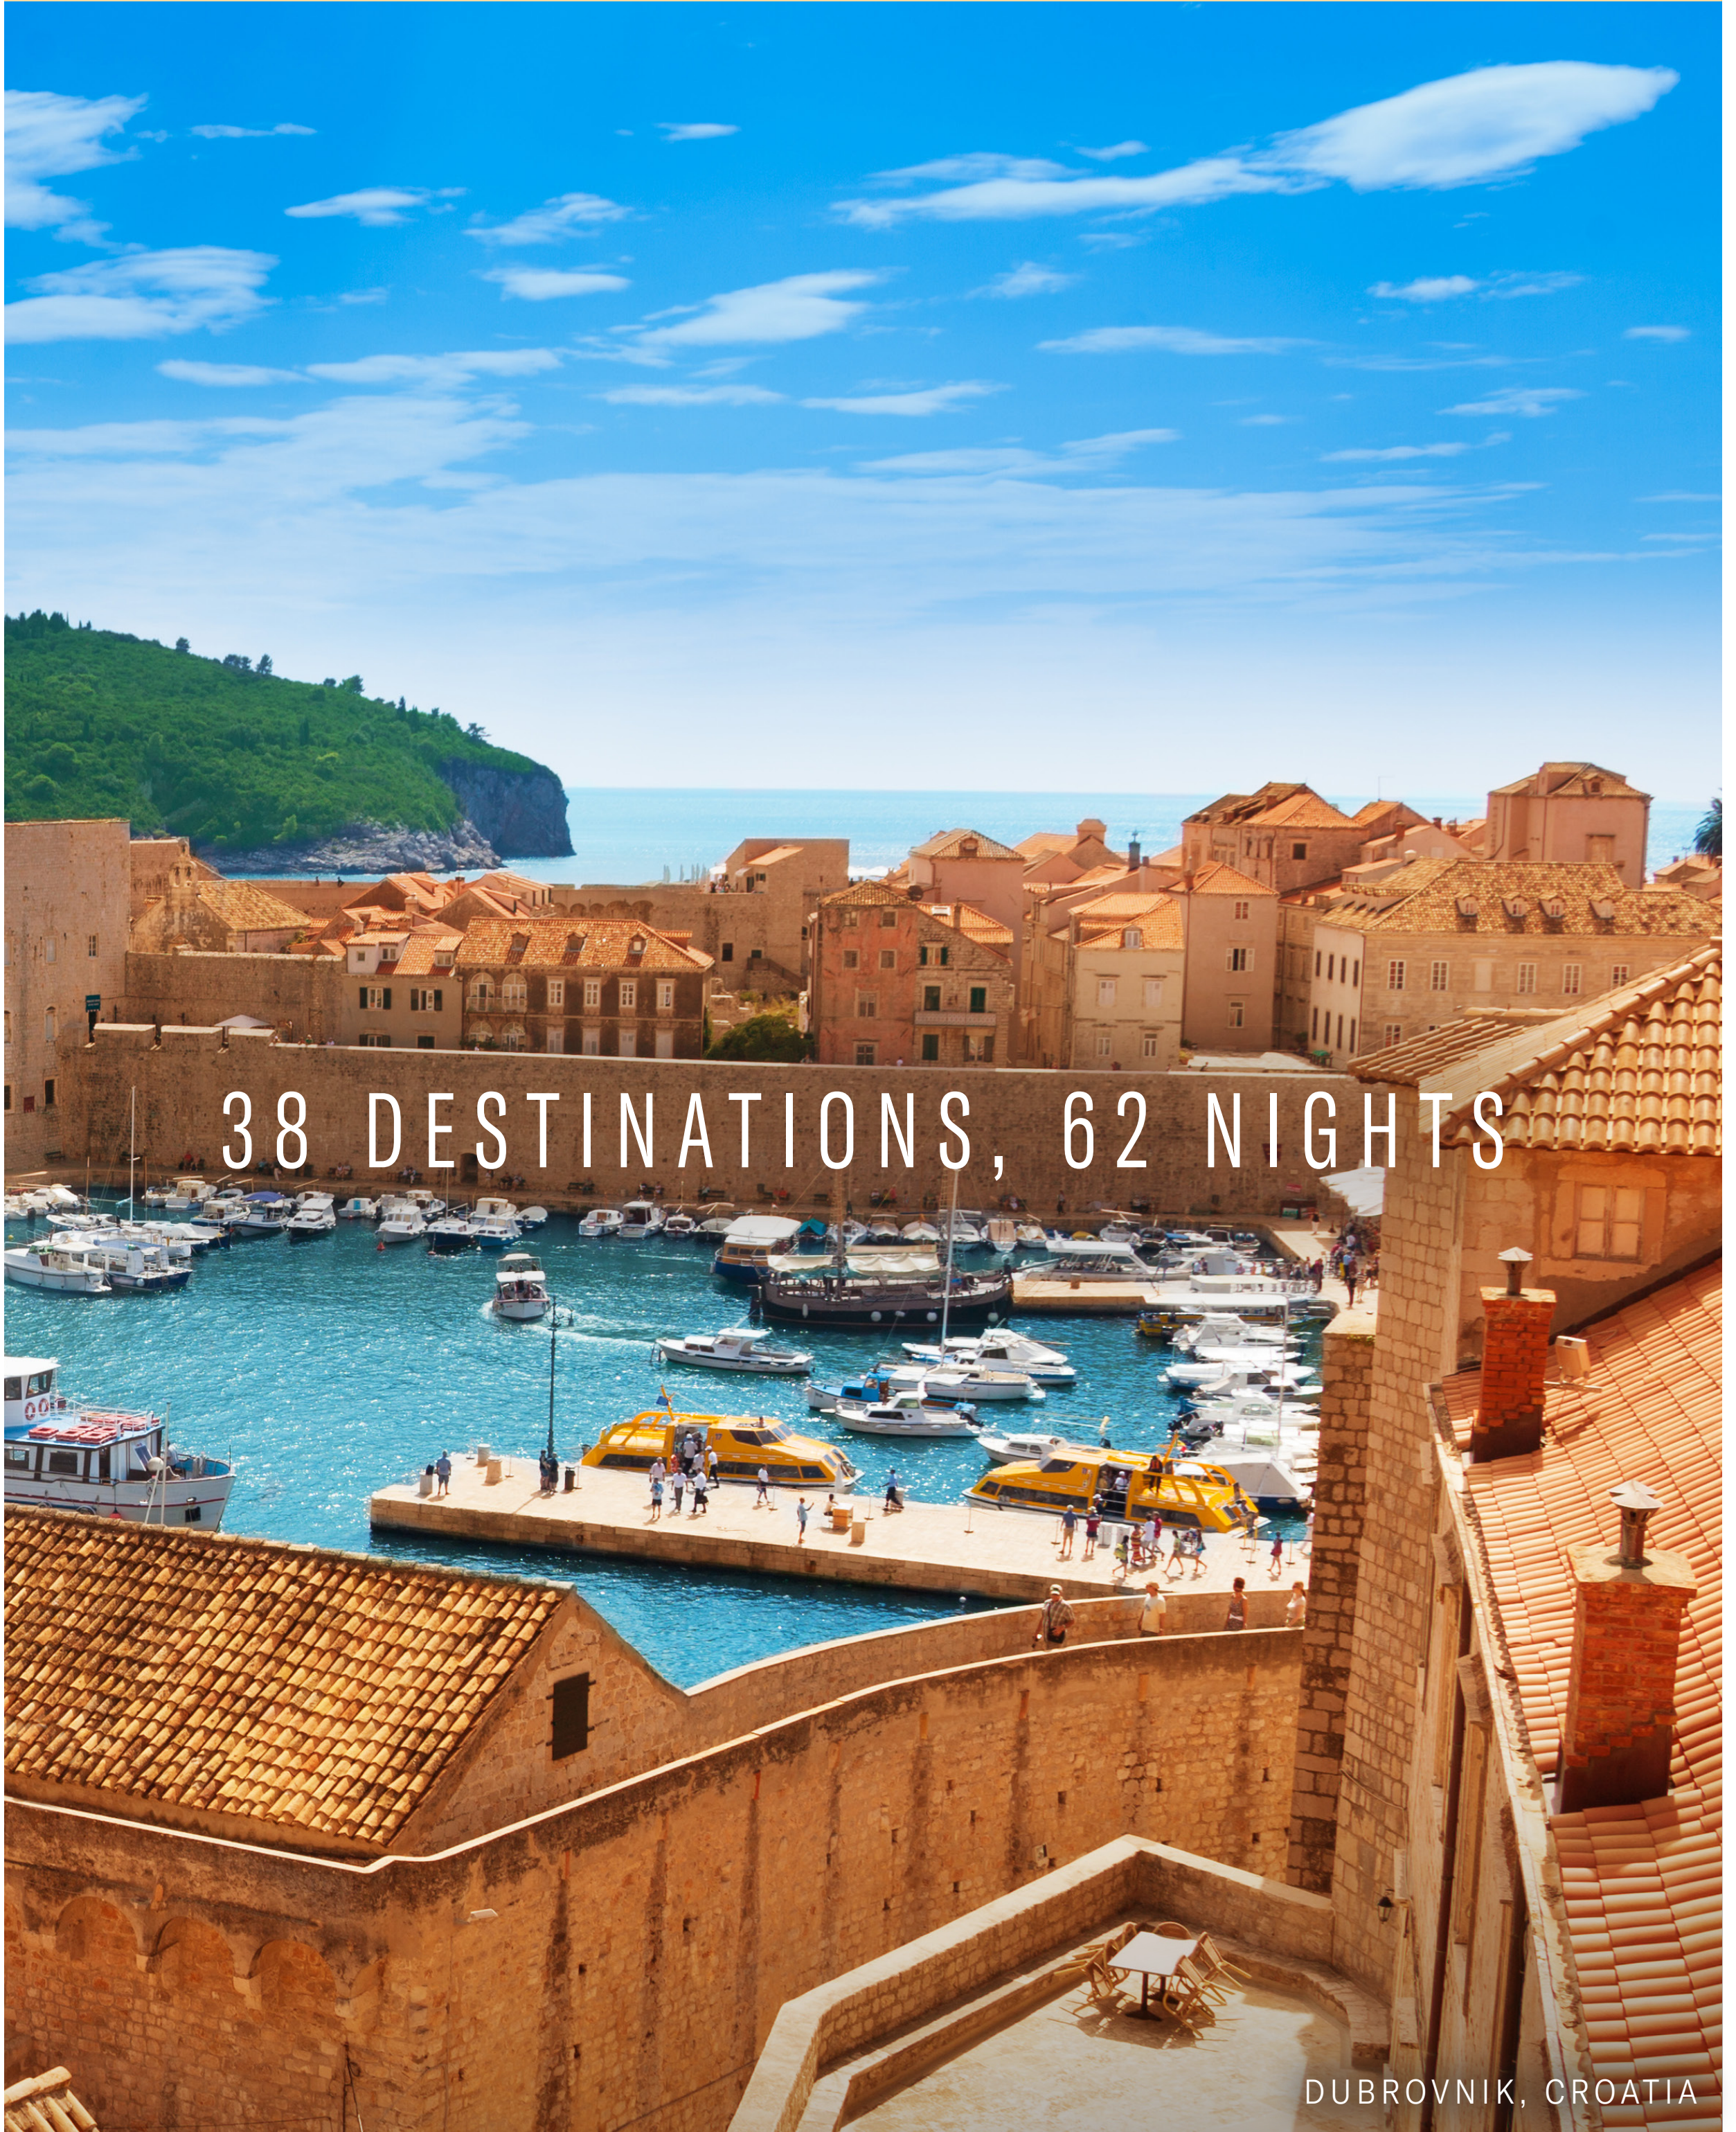

ULTIMATE
**AMERICAS
CRUISE**

DEC 2023 - FEB 2024

DATE	DAY	ARRIVES	DEPARTS	TENDERED/ DOCKED	PORT
1/3/24	WED				Cruising
1/4/24	THU	8:00 _{am}	5:00 _{pm}	D	Montevideo, Uruguay
1/5/24	FRI	6:00 _{am}		D	Buenos Aires, Argentina
1/6/24	SAT		7:00 _{pm}	D	Buenos Aires, Argentina
1/7/24	SUN				Cruising
1/8/24	MON				Cruising
1/9/24	TUE	7:00 _{am}	5:00 _{pm}	D	Puerto Madryn, Argentina
1/10/24	WED				Cruising
1/11/24	THU	8:00 _{am}	7:00 _{pm}	T	Port Stanley, Falkland Is
1/12/24	FRI				Cruising
1/13/24	SAT				Cruising
1/14/24	SUN	11:00 _{am}	1:00 _{pm}	C	Gerlache Strait
1/14/24	SUN	2:00 _{pm}	4:00 _{pm}	C	Paradise Bay, Antarctica
1/14/24	SUN	5:00 _{pm}	7:00 _{pm}	C	Schollaert Channel & Dalhan Bay, Antarctica
1/15/24	MON	2:00 _{pm}	4:00 _{pm}	C	Elephant Island, Antarctica
1/16/24	TUE	6:00 _{pm}	8:00 _{pm}	C	Cape Horn, Chile
1/17/24	WED	8:00 _{am}		T	Ushuaia, Argentina
1/18/24	THU		2:00 _{pm}	T	Ushuaia, Argentina
1/19/24	FRI	9:00 _{am}	7:00 _{pm}	T	Punta Arenas, Chile
1/20/24	SAT			C	Straits of Magellan, Chile
1/21/24	SUN			C	Chilean Fjords
1/22/24	MON				Cruising
1/23/24	TUE	7:00 _{am}	4:00 _{pm}	D	Valparaiso, Chile
1/24/24	WED	7:00 _{am}	4:00 _{pm}	D	La Serena (Coquimbo), Chile
1/25/24	THU				Cruising

ULTIMATE
**ASIA PACIFIC
CRUISE**

FEB 2024 - MAY 2024

GREAT BARRIER REEF, CAIRNS, AUSTRALIA 

ULTIMATE
**AFRICA AND SOUTHERN
EUROPE CRUISE**

MAY 2024 - JULY 2024

38 DESTINATIONS, 62 NIGHTS

DUBROVNIK, CROATIA

EMBARK